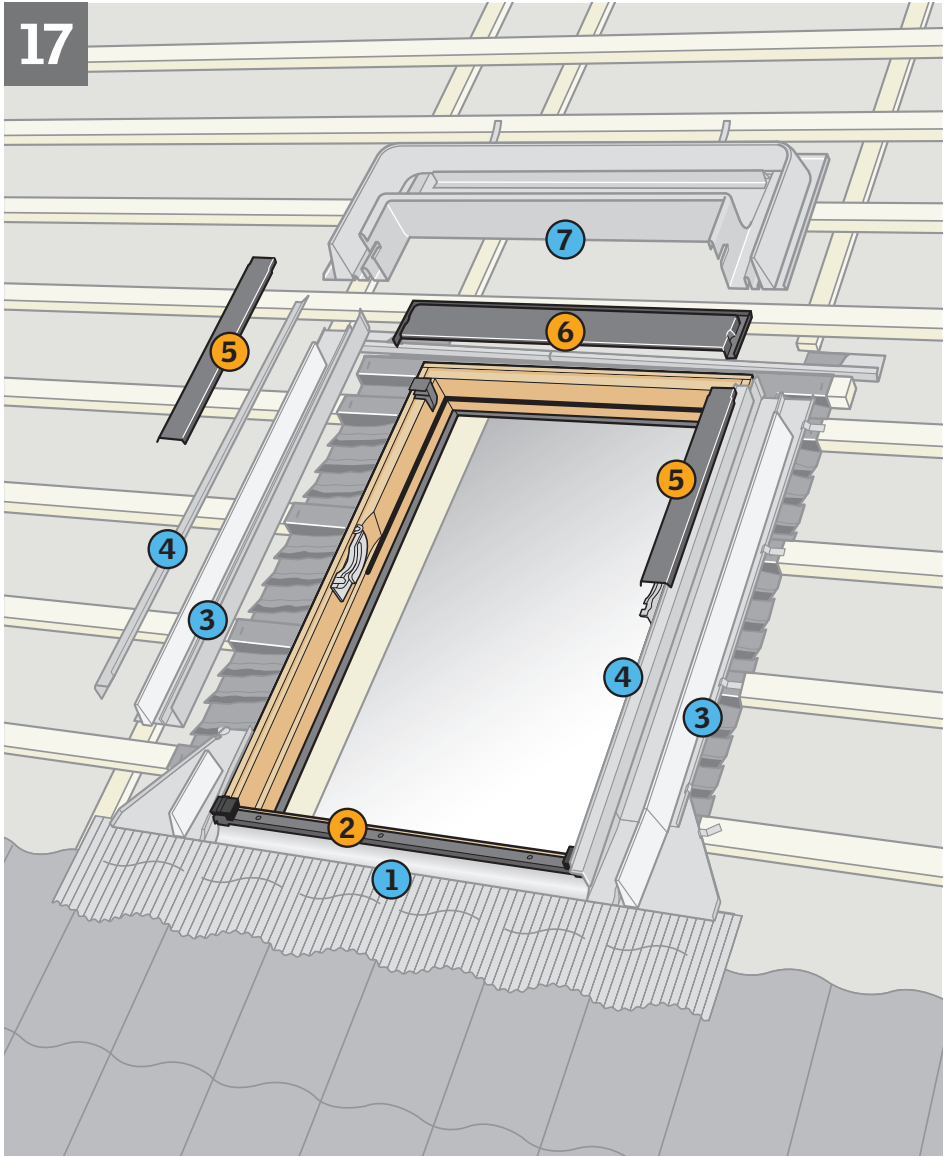

EWR

4a

This section illustrates the EWR (Energy Window Rating) process. It features a light blue background. On the left, there are illustrations of window profiles and various types of roof tiles. On the right, a QR code is shown above a smartphone displaying a website interface. A large blue arrow labeled '4a' points to the right.

ESR

4b

This section illustrates the ESR (Energy Solar Rating) process. It features a light yellow background. On the left, there are illustrations of window profiles and roof tiles. On the right, a QR code is shown above a smartphone displaying a website interface. A large yellow arrow labeled '4b' points to the right.

10

11

X = 940 mm / 1140 mm

Y = 1400 mm / 1600 mm

BDX
BFX

12

17

BDX
BFX

12

13

17

GZR
GLR
GLP

2 5 6

EWR
ESR

1 3 4 7

VELUX®