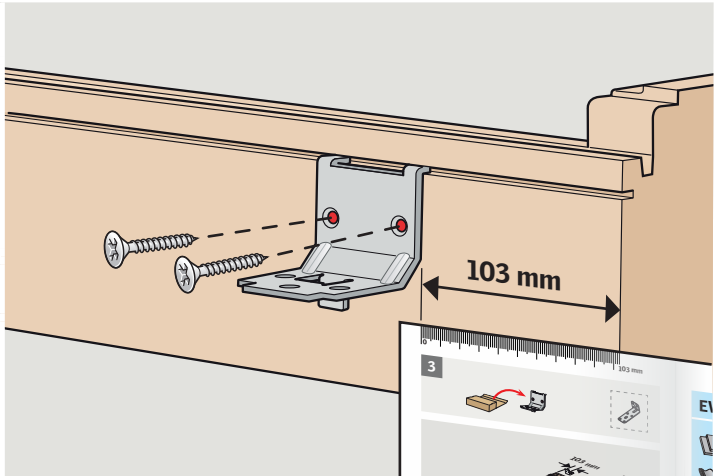

EWR

4a

This section illustrates the EWR (Energy Window Rating) process. It features a light blue background. On the left, there are illustrations of window profiles and various types of roof tiles. On the right, a QR code is shown above a smartphone displaying a website interface. A large blue arrow labeled '4a' points to the right.