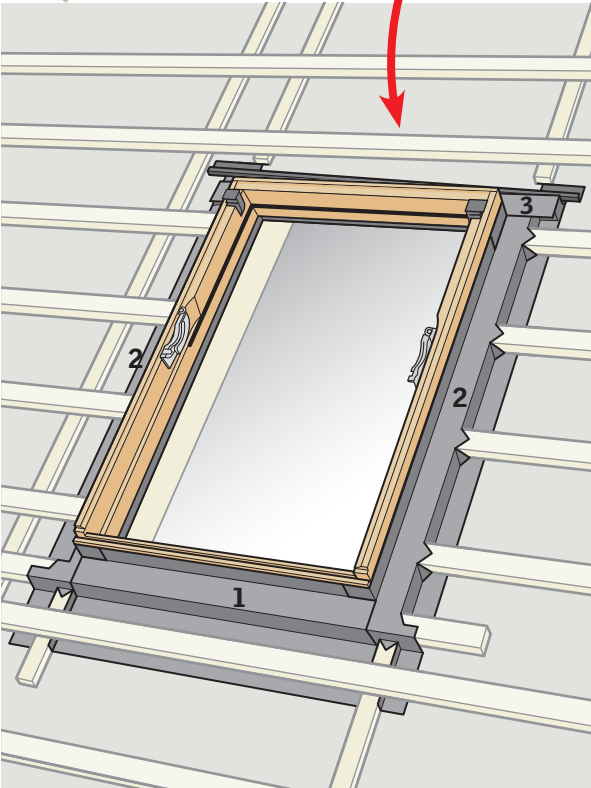

EWR

4a

This section illustrates the EWR (Energy Window Rating) process. It features a light blue background. On the left, there are illustrations of window profiles and various types of roof tiles. On the right, a QR code is shown above a smartphone displaying a website interface. A large blue arrow labeled '4a' points to the right.

ESR

4b

This section illustrates the ESR (Energy Solar Rating) process. It features a light yellow background. On the left, there are illustrations of window profiles and roof tiles. On the right, a QR code is shown above a smartphone displaying a website interface. A large yellow arrow labeled '4b' points to the right.

**EWK
ESK**

This section illustrates the EWK (Energy Window Key) and ESK (Energy Solar Key) process. It features a light grey background. On the left, there are illustrations of window profiles. On the right, a person is shown using a tablet to scan a product box. A red arrow indicates the scanning action. The product box has 'VELUX' and 'Energy Key' branding.

10

11

X = 940 mm / 1140 mm

Y = 1400 mm / 1600 mm

BDX
BFX

12

17

BDX
BFX