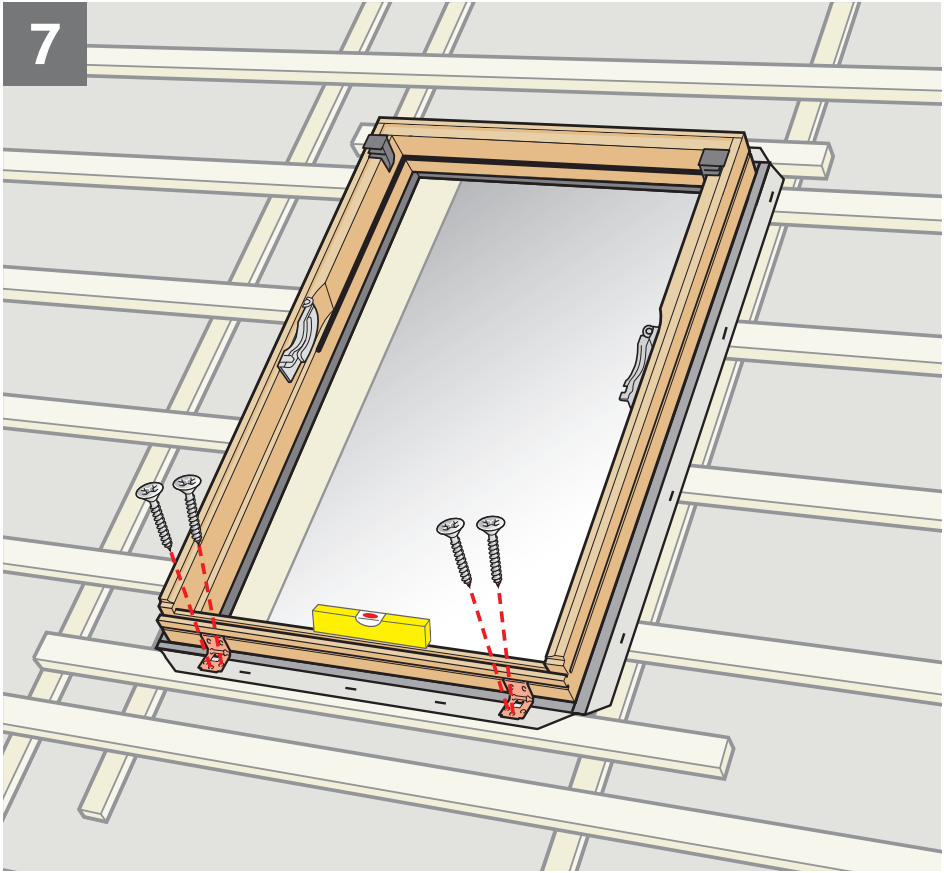

EWR

4a

This section illustrates the EWR (Energy Window Rating) process. It features a light blue background. On the left, there are illustrations of window profiles and various types of roof tiles. On the right, a QR code is shown above a smartphone displaying a website interface. A large blue arrow labeled '4a' points to the right.

**EWK
ESK**

This section illustrates the EWK (Energy Window Key) and ESK (Energy Solar Key) process. It features a light grey background. On the left, there are illustrations of window profiles. On the right, a person is shown using a tablet to scan a product box. A red arrow indicates the scanning action. The product box has 'VELUX' and 'Energy Key' branding.

10

11

X = 940 mm / 1140 mm

Y = 1400 mm / 1600 mm

BDX
BFX

12

17

BDX
BFX