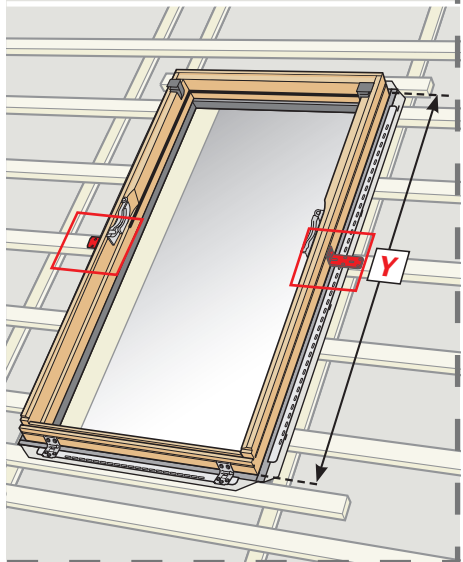

EWR

4a

This section illustrates the EWR (Energy Window Rating) process. It features a light blue background. On the left, there are illustrations of window profiles and various types of roof tiles. On the right, a QR code is shown above a smartphone displaying a website interface. A large blue arrow labeled '4a' points to the right.

**EWK
ESK**

This section illustrates the EWK (Energy Window Key) and ESK (Energy Solar Key) process. It features a light grey background. On the left, there are illustrations of window profiles. On the right, a person is shown using a tablet to scan a product box. A red arrow indicates the scanning action. The product box has 'VELUX' and 'Energy Key' branding.

10

11

X = 940 mm / 1140 mm

Y = 1400 mm / 1600 mm

BDX
BFX

12

17

BDX
BFX