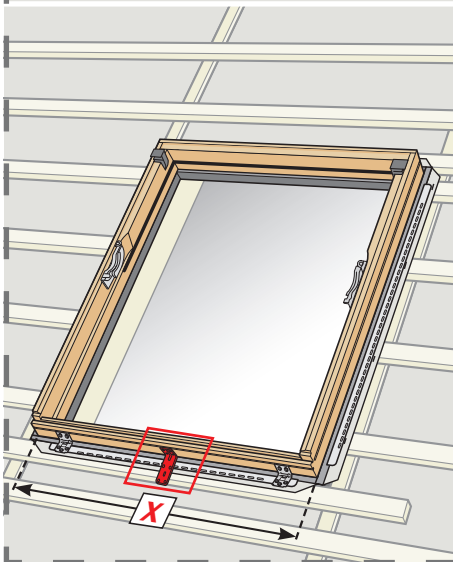

EWR

4a

This section illustrates the EWR (Energy Window Rating) process. It features a light blue background. On the left, there are illustrations of window profiles and various types of roof tiles. On the right, a QR code is shown above a smartphone displaying a website interface. A large blue arrow labeled '4a' points to the right.

**EWK
ESK**

This section illustrates the EWK (Energy Window Key) and ESK (Energy Solar Key) process. It features a light grey background. On the left, there are illustrations of window profiles. On the right, a person is shown using a tablet to scan a product box. A red arrow indicates the scanning action. The product box has 'VELUX' and 'Energy Key' branding.

10

11

X = 940 mm / 1140 mm

Y = 1400 mm / 1600 mm

BDX
BFX

12

17

BDX
BFX